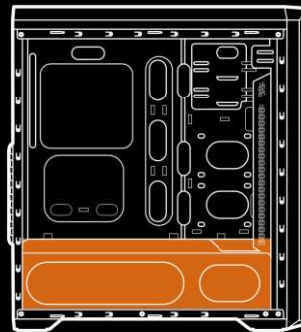

MX330-G

Glass Window Mid-Tower

Excellent cooling, plenty of space for upgrading, a sleek design and a tempered glass window to see all your components in action. If you're looking for this, MX330-G is what you need.

One Window to View Them All

MX330-G features a tempered glass transparent window that will allow you to see all your components in action and enjoy any lighting you decide to include in your build. This is truly a case worthy of being exhibited.

Massive Expandability

7 PCI slots and support for up to 350mm long graphics cards allow you to install all the horsepower you need to run 4K/60fps games and even more. When you add up the capability of hosting up to two 2.5" SSDs and two 3.5" HDDs, what you get is a case that can run and store all the games you want.

Minimalist Beauty

The covers for the PSU and the 3.5" drive bay allow you to hide the cables behind them, improving the internal airflow and giving you an unobstructed view of your components. Easily detachable and cleanable dust filters behind the front, top and bottom covers will further help keep your computer clean and gorgeous!