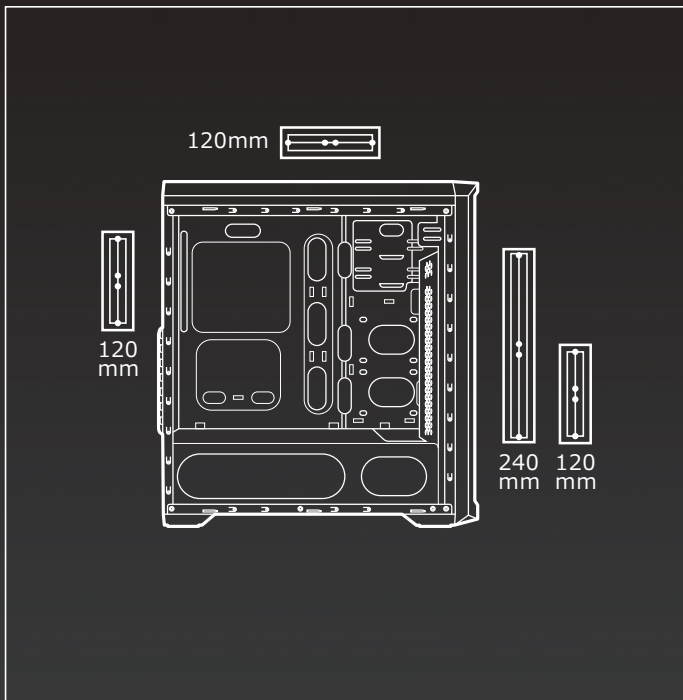

MX330-G

Glass Window Mid-Tower

Excellent cooling, plenty of space for upgrading, a sleek design and a tempered glass window to see all your components in action. If you're looking for this, MX330-G is what you need.

Massive Expandability

7 PCI slots and support for up to 350mm long graphics cards allow you to install all the horsepower you need to run 4K/60fps games and even more. When you add up the capability of hosting up to two 2.5" SSDs and two 3.5" HDDs, what you get is a case that can run and store all the games you want.

Minimalist Beauty

The covers for the PSU and the 3.5" drive bay allow you to hide the cables behind them, improving the internal airflow and giving you an unobstructed view of your components. Easily detachable and cleanable dust filters behind the front, top and bottom covers will further help keep your computer clean and gorgeous!

Water cooling radiator support

Air cooling support

Specifications

Model Name	MX330-G	
CASE FORM FACTOR	Mid-Tower	
Motherboard Type	Mini-ITX / Micro ATX / ATX	
Dimension (WxHxD)	195 x 473 x 427 (mm) 18.6 x 16.8 x 7 (Inch)	
5.25" Drive Bay	1	
3.5" Drive Bay	2	
2.5" Drive Bay	2	
Expansion slots	7	
Cooling system	Front	120mm x 2
	Top	120mm x 2
	Rear	120mm x 1 (Pre-installed)
I/O Panel	USB3.0 x 2 / USB2.0 x 2 / Mic x 1 / Audio x 1	
Water Cooling Support	Front	240mm
	Top	120mm
	Rear	120mm
Max. Graphic Cards Length	350mm / 12.8 (Inch)	
Max. CPU Cooler Height	155mm / 6.1 (Inch)	
PSU	Standard ATX PS2	
Cable Management	Yes	
Total Fan	5 Max.	