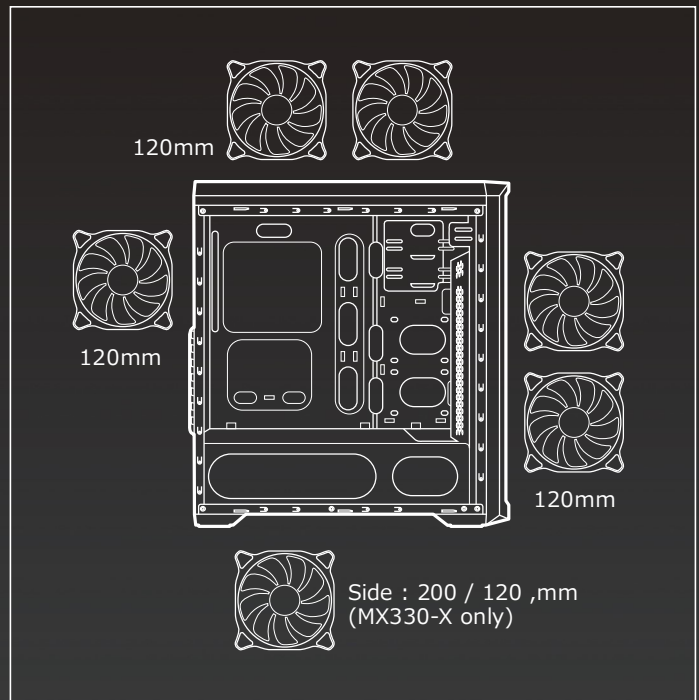

MX330-G

Glass Window Mid-Tower

Excellent cooling, plenty of space for upgrading, a sleek design and a tempered glass window to see all your components in action. If you're looking for this, MX330-G is what you need.

Minimalist Beauty

The covers for the PSU and the 3.5" drive bay allow you to hide the cables behind them, improving the internal airflow and giving you an unobstructed view of your components. Easily detachable and cleanable dust filters behind the front, top and bottom covers will further help keep your computer clean and gorgeous!

MX330-G

Glass Window Mid-Tower

Strong Cooling

Want to cool all those powerful components? No problem. You can install up to five fans and a 240mm water cooling radiator to protect your investment from the threat of overheating.

Water cooling radiator support

Air cooling support

Specifications

Model Name	MX330-G	
CASE FORM FACTOR	Mid-Tower	
Motherboard Type	Mini-ITX / Micro ATX / ATX	
Dimension (WxHxD)	195 x 473 x 427 (mm) 18.6 x 16.8 x 7 (Inch)	
5.25" Drive Bay	1	
3.5" Drive Bay	2	
2.5" Drive Bay	2	
Expansion slots	7	
Cooling system	Front	120mm x 2
	Top	120mm x 2
	Rear	120mm x 1 (Pre-installed)
I/O Panel	USB3.0 x 2 / USB2.0 x 2 / Mic x 1 / Audio x 1	
Water Cooling Support	Front	240mm
	Top	120mm
	Rear	120mm
Max. Graphic Cards Length	350mm / 12.8 (Inch)	
Max. CPU Cooler Height	155mm / 6.1 (Inch)	
PSU	Standard ATX PS2	
Cable Management	Yes	
Total Fan	5 Max.	