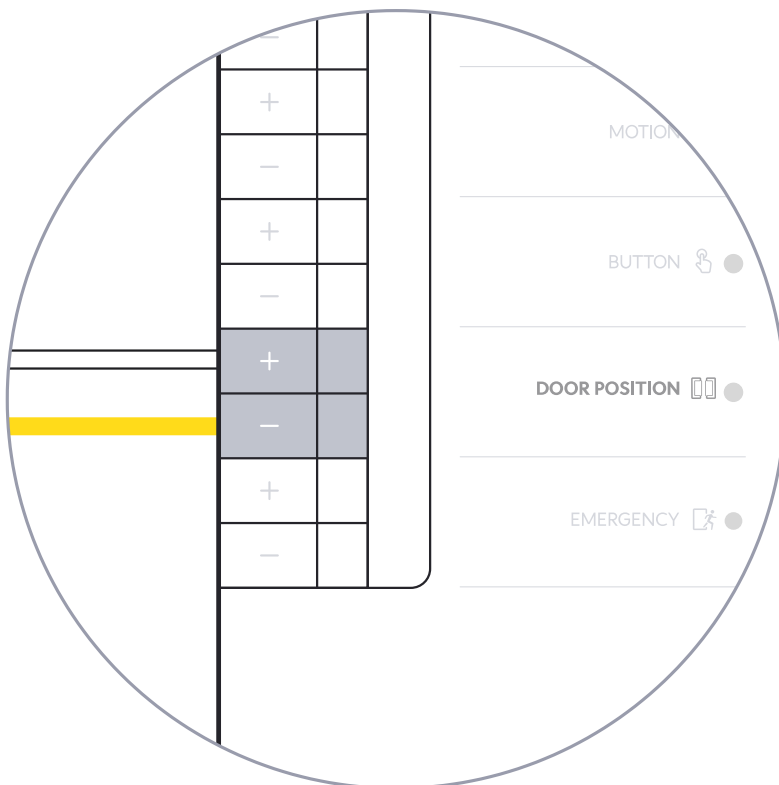

Access Lock Magnetic

[Buy >](#)

Door Lock 2-Pair Relay Cable

[Buy >](#)