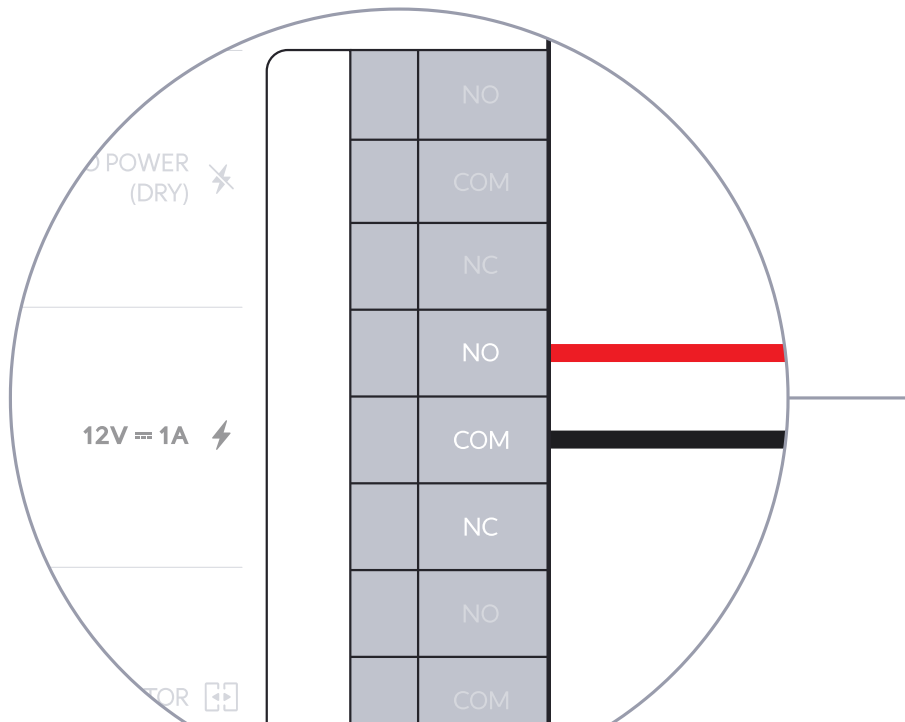

4

Access Lock Electric

[Buy >](#)

Door Lock 1-Pair Relay Cable

[Buy >](#)