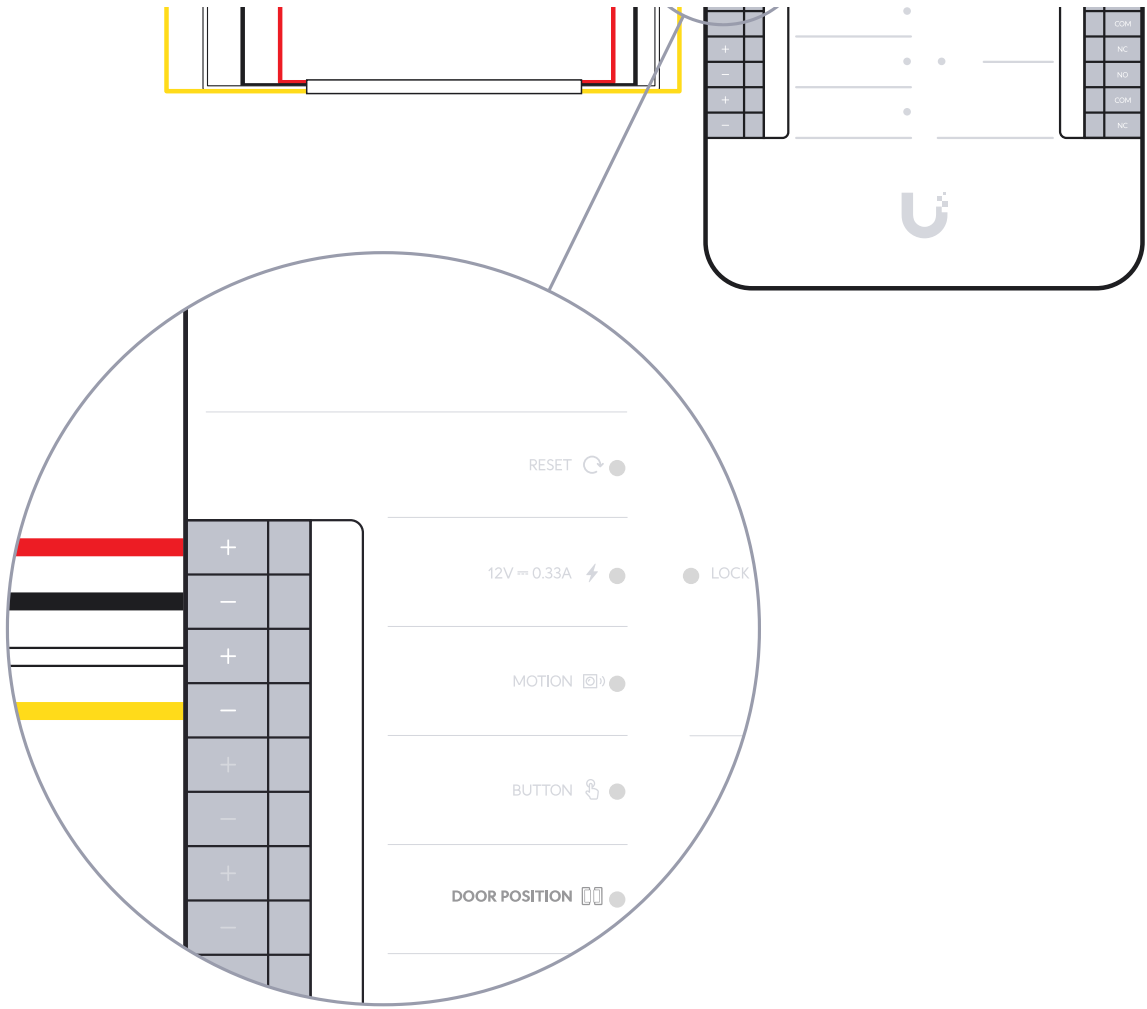

Motion Sensor

5

Internet

UniFi Cloud Gateway

Switching

PoE++

6

If you need further assistance, visit our [Help Center](#) or contact [Ubiquiti Support](#).