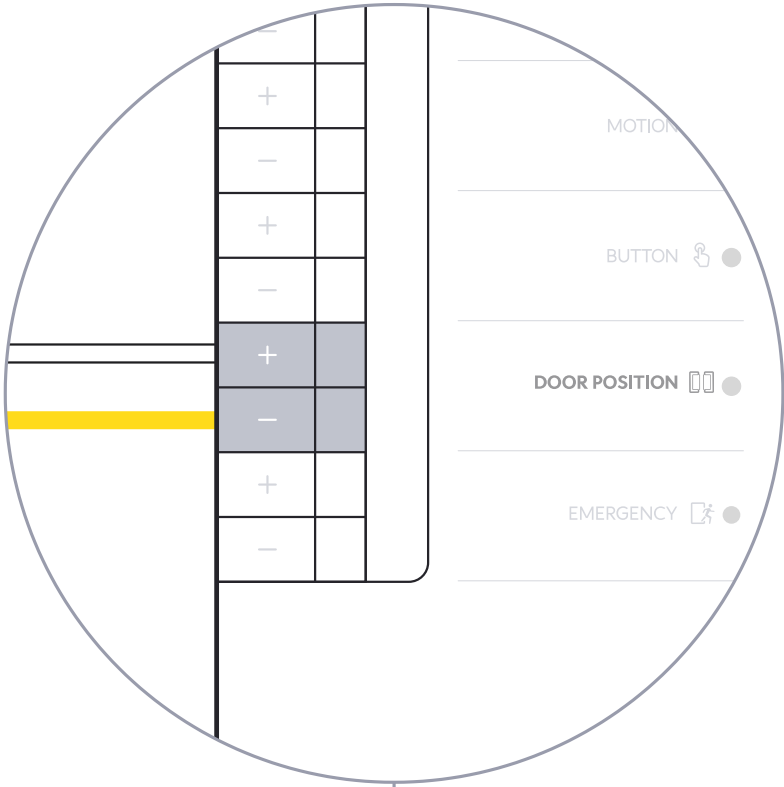

Door Lock 1-Pair Relay Cable

[Buy >](#)

Access Lock Magnetic

[Buy >](#)

Door Lock 2-Pair Relay Cable

[Buy >](#)

Access Lock Magnetic
(Fail-Safe Lock)

Door Lock 1-Pair Relay Cable