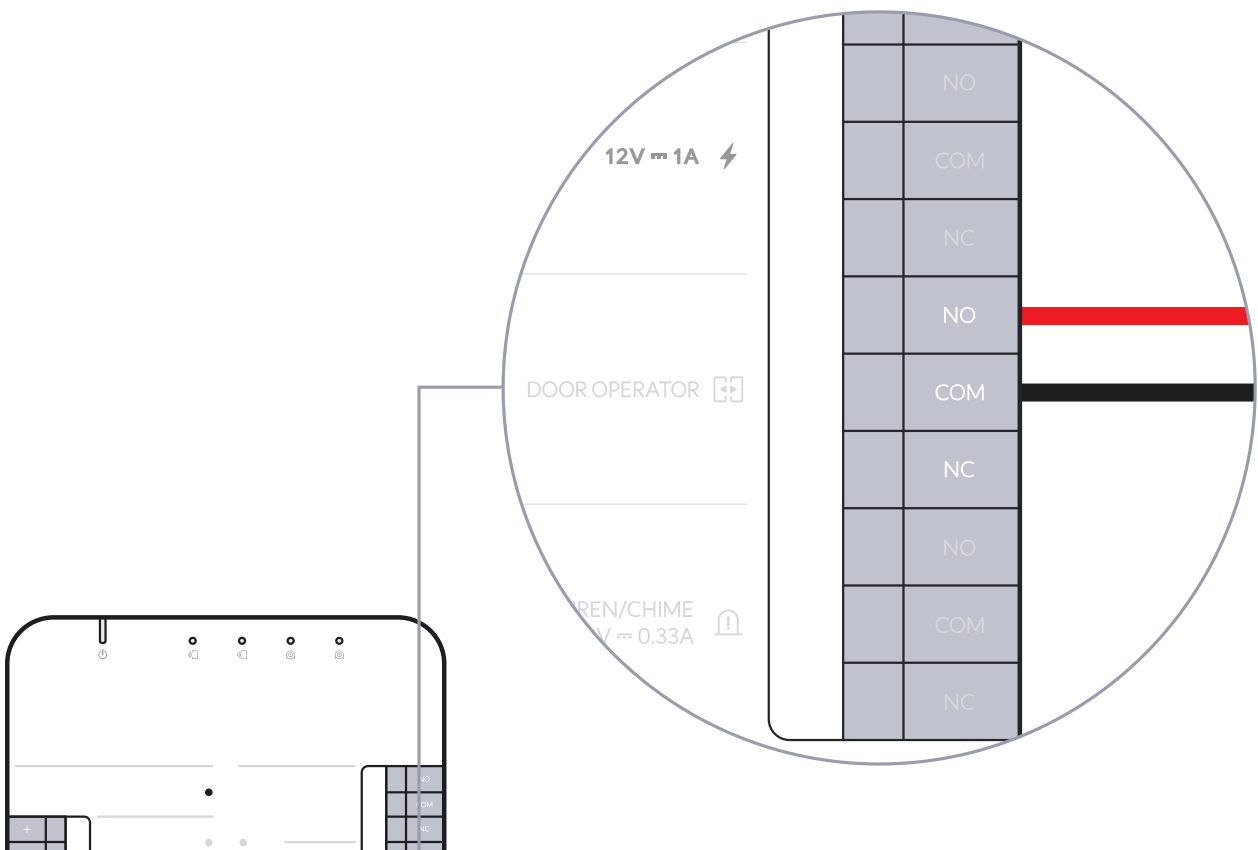

Door Lock 1-Pair Relay Cable

[Buy >](#)