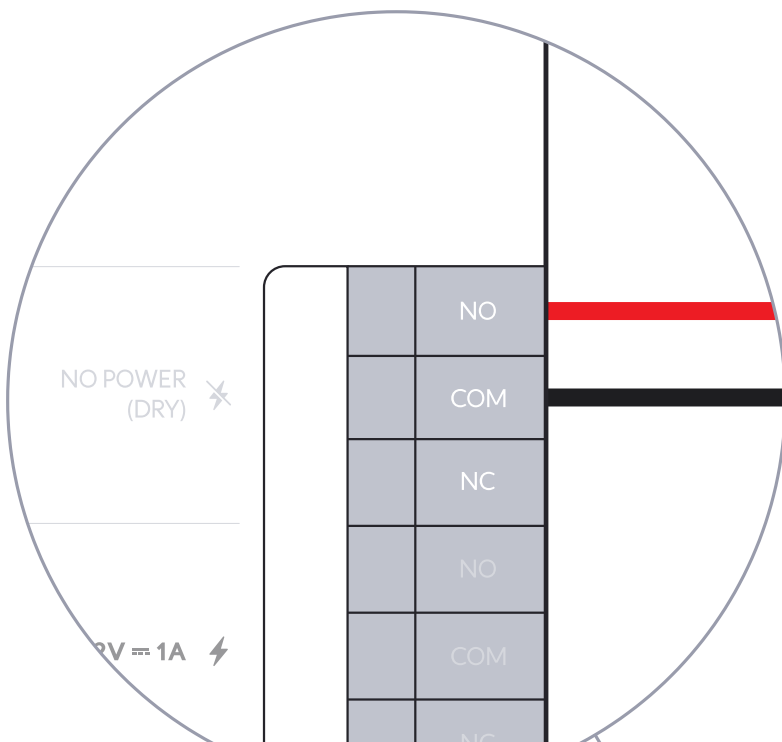

Access Rescue KeySwitch

[Buy >](#)

Access Lock Electric

[Buy >](#)

Door Lock 1-Pair Relay Cable

[Buy >](#)