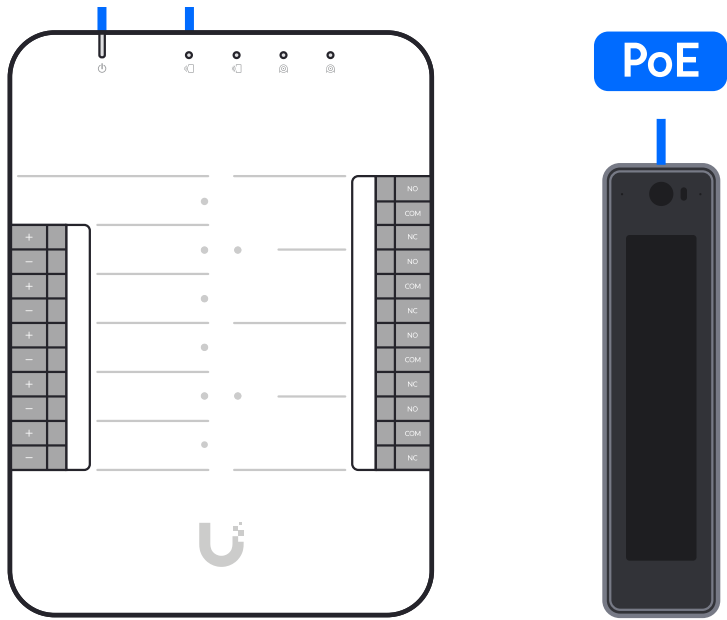

4

1x

5

Internet

UniFi Gateway Console

Switch

PoE++

6