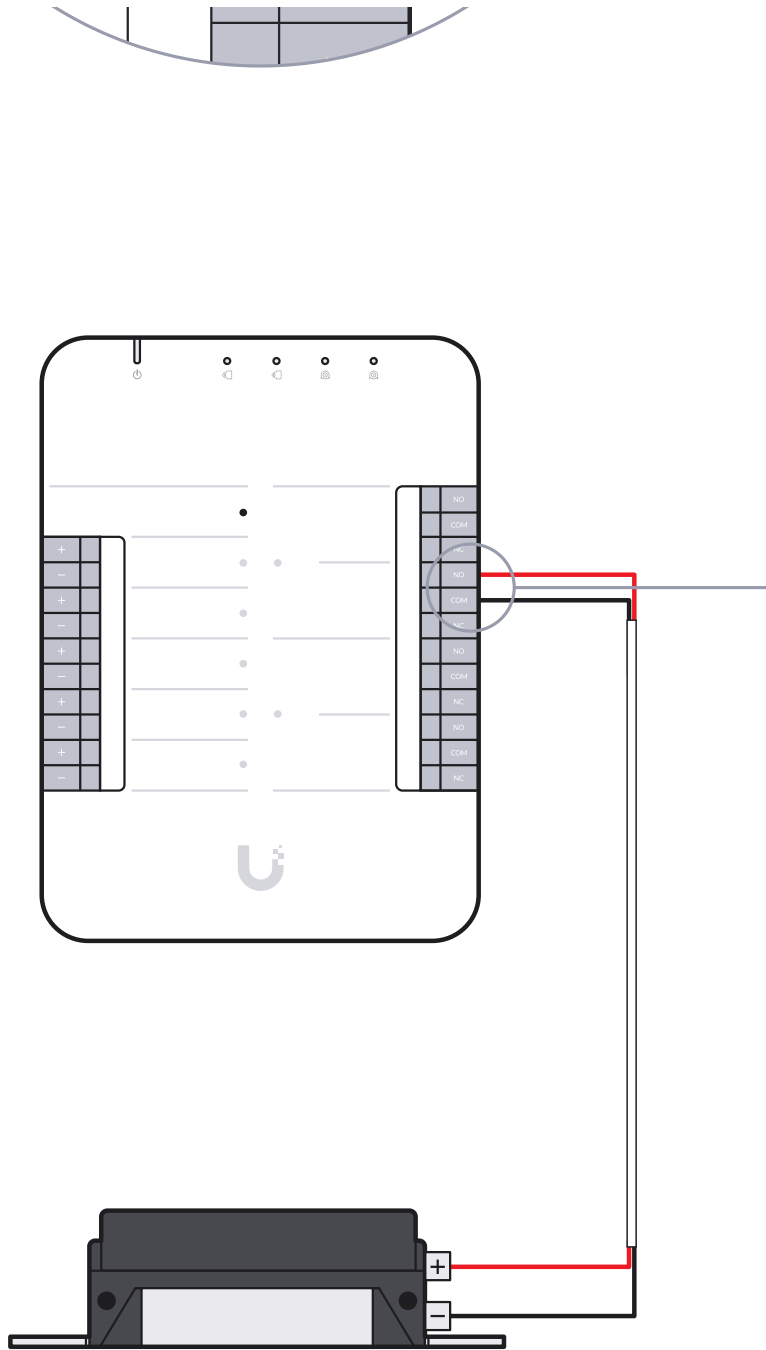

Access Lock Electric

[Buy >](#)

Door Lock 1-Pair Relay Cable

[Buy >](#)

Access Lock Electric
(Fail-Secure Lock)

Access Rescue KeySwitch

[Buy >](#)

Access Lock Electric