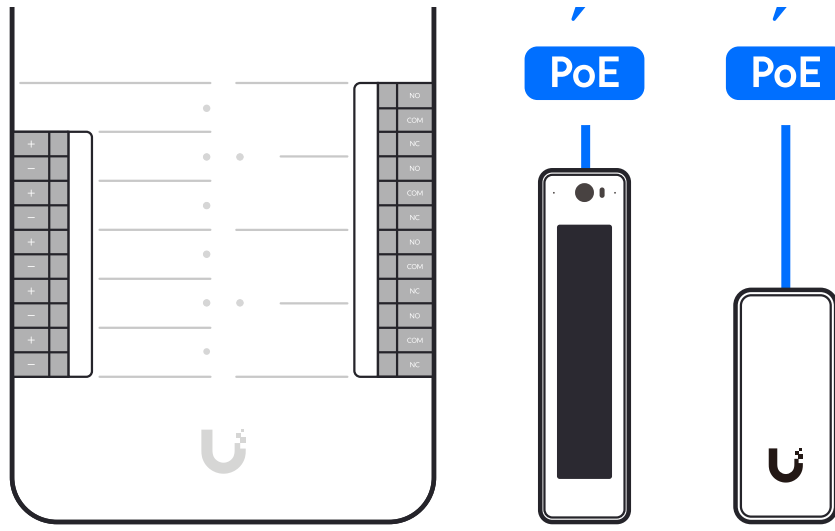

2

Download on the App Store

GET IT ON Google Play

[Link](#) [Link](#)