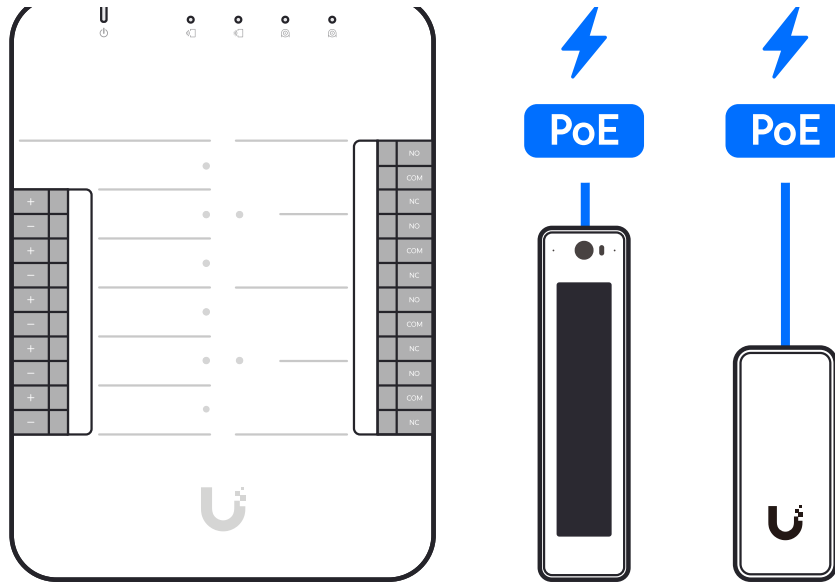

2

Download on the App Store

GET IT ON Google Play

[Link](#) [Link](#)