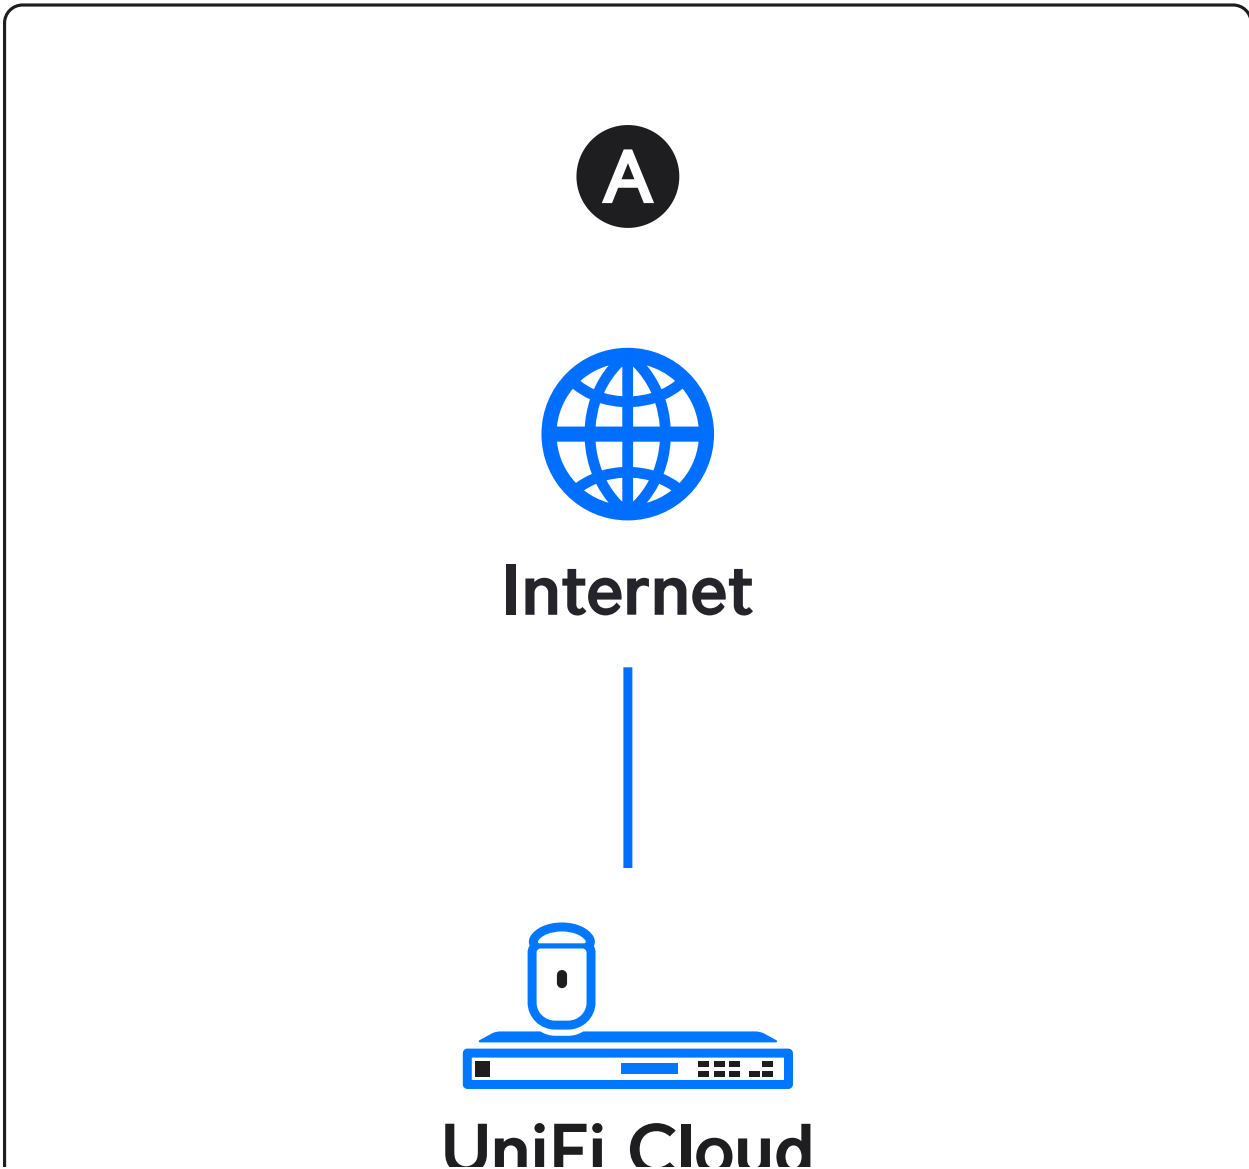

a

6

M2

1x

Cloud Gateway

Switching

B

Internet