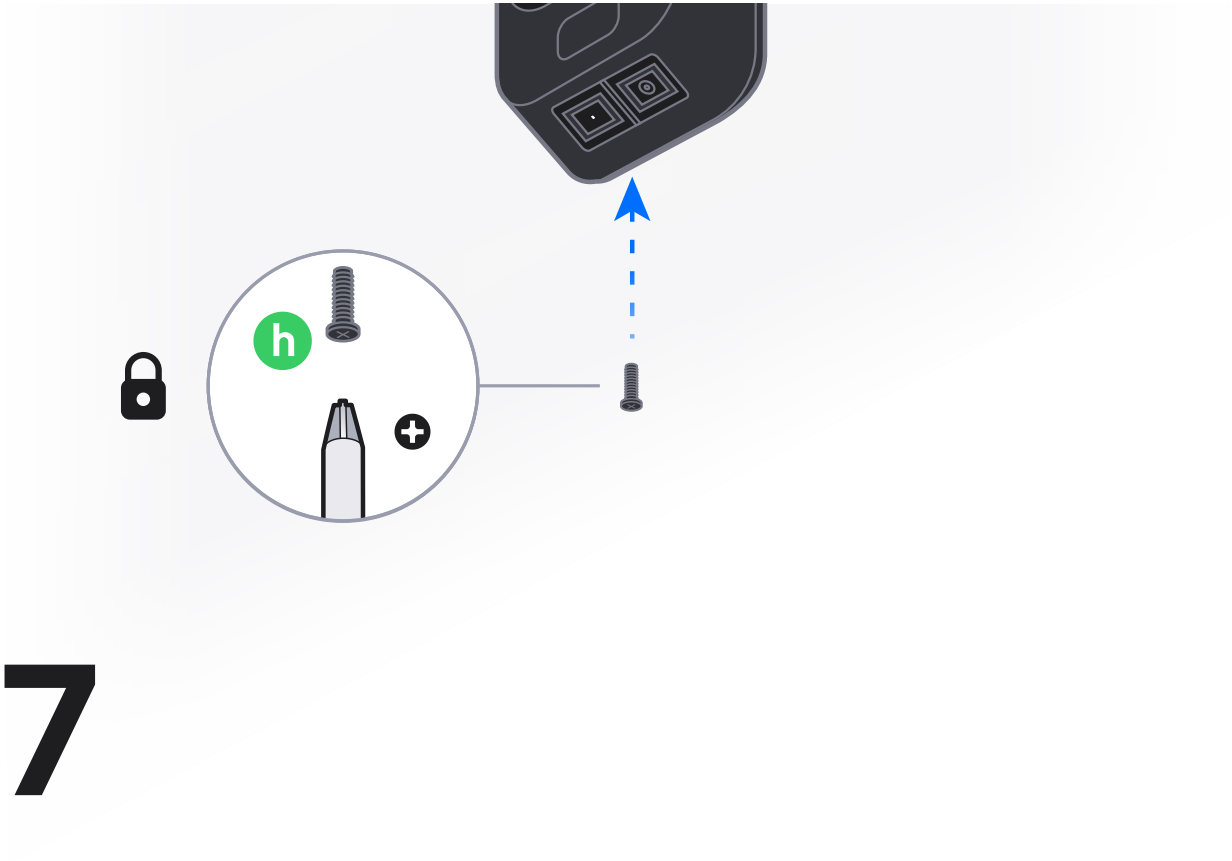

a

6

M2

1x

Cloud Gateway

Switching

B

Internet