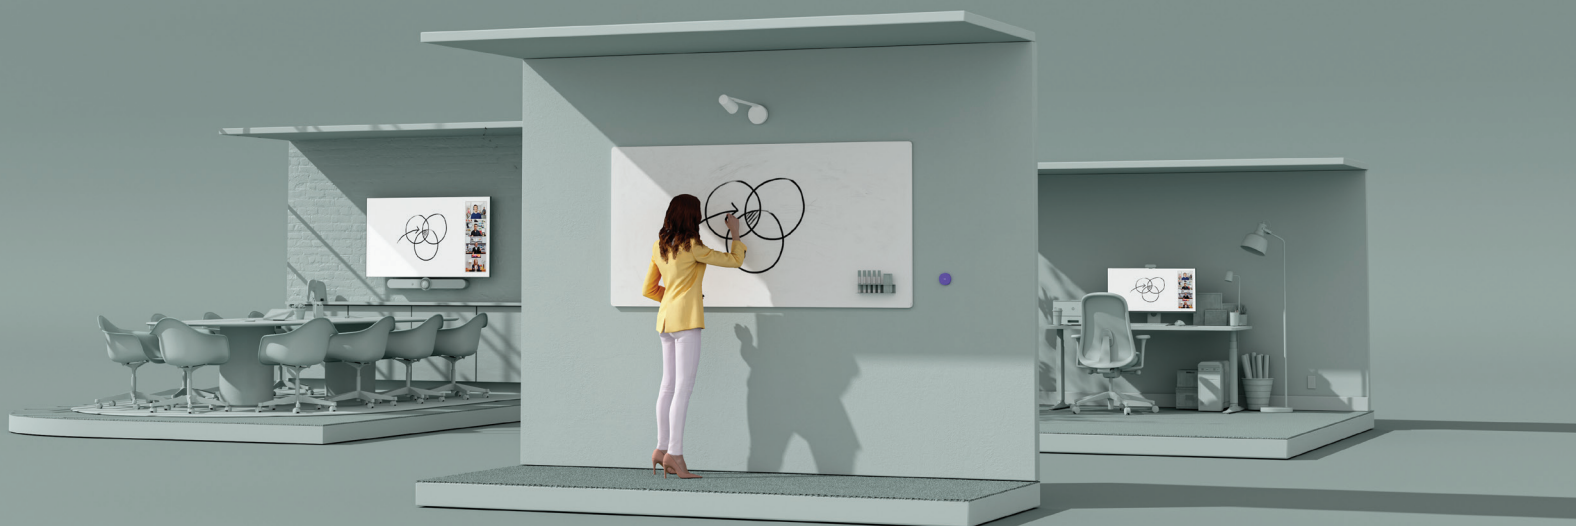

SHARE WHITEBOARDS INTO VIDEO MEETINGS

The Logitech® Scribe whiteboard camera is a powerful addition to your meeting rooms. This stylish wall-mounted camera kit instantly shares any whiteboard into video meetings, giving remote and in-room participants a clear view and an engaging way to collaborate. With Logitech Scribe, everyone is on board.

Find out more about Logitech Scribe whiteboard camera for video meetings.

logitech®